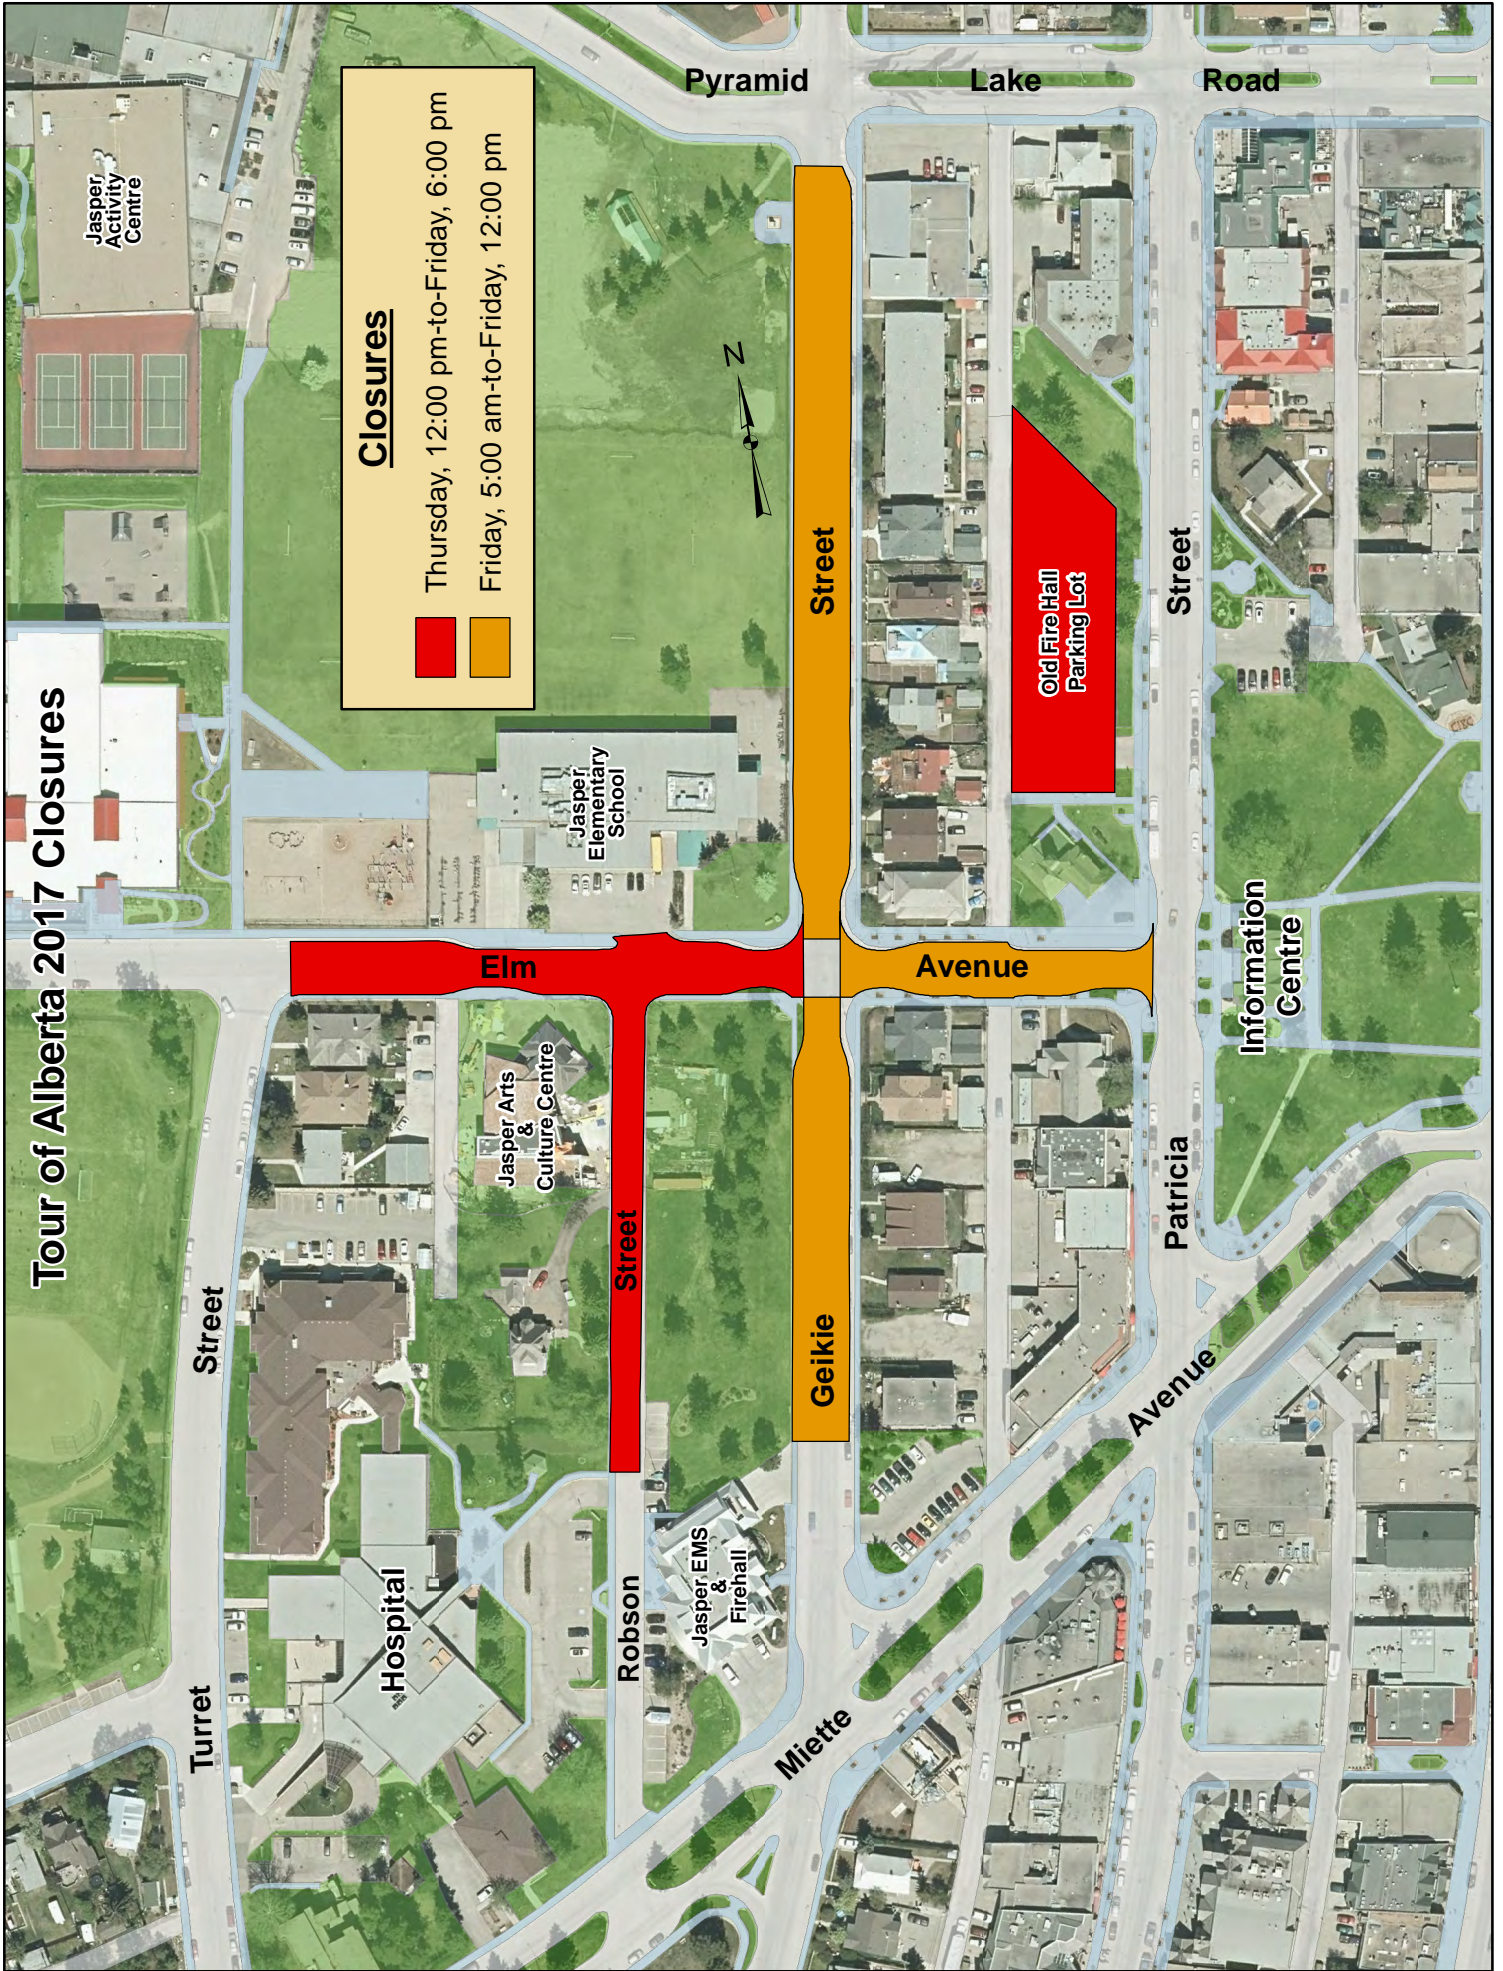

Tour of Alberta 2017 Closures

Closures

- Thursday, 12:00 pm-to-Friday, 6:00 pm
- Friday, 5:00 am-to-Friday, 12:00 pm

Turret Street

Hospital

Jasper Arts & Culture Centre

Jasper Elementary School

Jasper Activity Centre

Elm Street

Robson Street

Jasper EMS & Firehall

Jasper Elementary School

Pyramid Lake Road

Geikie Avenue

Street

Avenue

Old Fire Hall Parking Lot

Miette Avenue

Patricia Avenue

Information Centre

Street